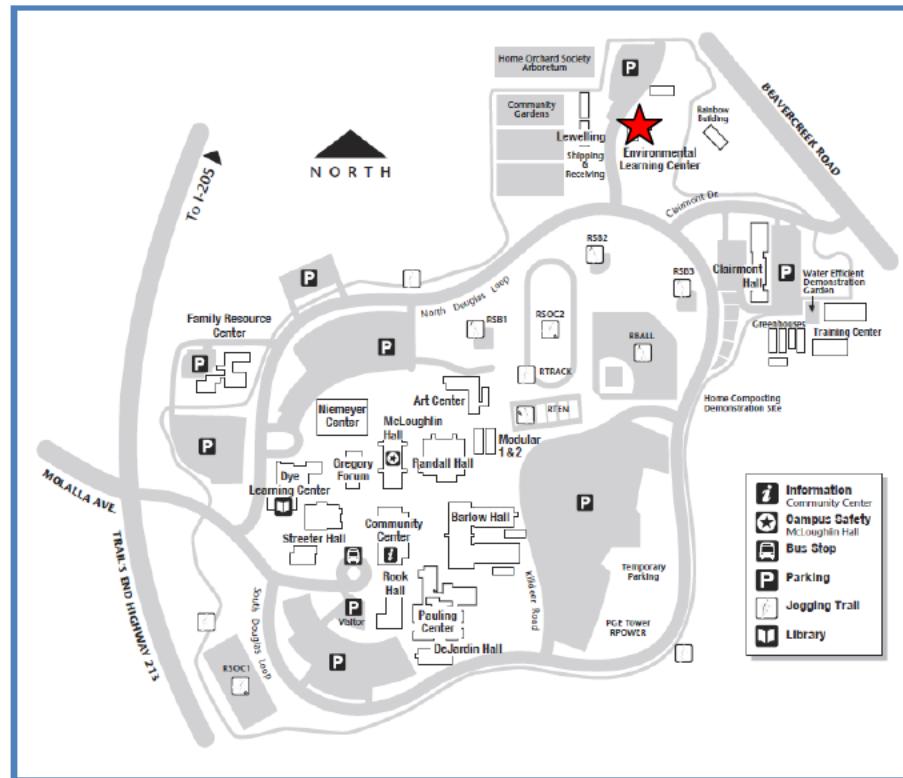

Directions to Haggart Observatory on the campus of Clackamas Community College

From I-205 (either direction):

- Take Exit 10 ("Park Place") onto Highway 213 headed east (towards Molalla)
- Continue on Hwy 213 for about 3 miles up the canyon to the intersection with Beaver Creek Road
- Turn left onto Beaver Creek Road (heading east)
- At the second stop light, turn right - onto Clackamas Community College Campus.
- Turn right at the stop sign onto South Douglas Loop Road
- Turn right at the first road (Inskeep Drive)
- Park in one of the lots on your left and walk across the street into the Environmental Learning Center and follow the signs to the Observatory